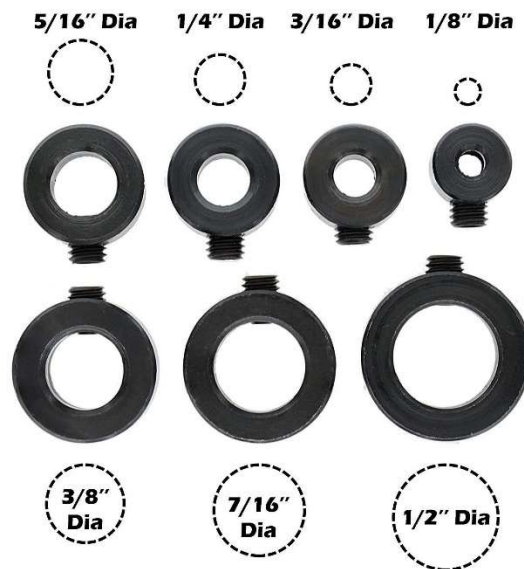

Drixet Drill Stop Bit Collar Set

<https://tinyurl.com/ycntkpm4>

<https://www.amazon.com/gp/product/B073VS72R3/ref=oh_aui_detailpage_o05_s01?ie=UTF8&psc=1>