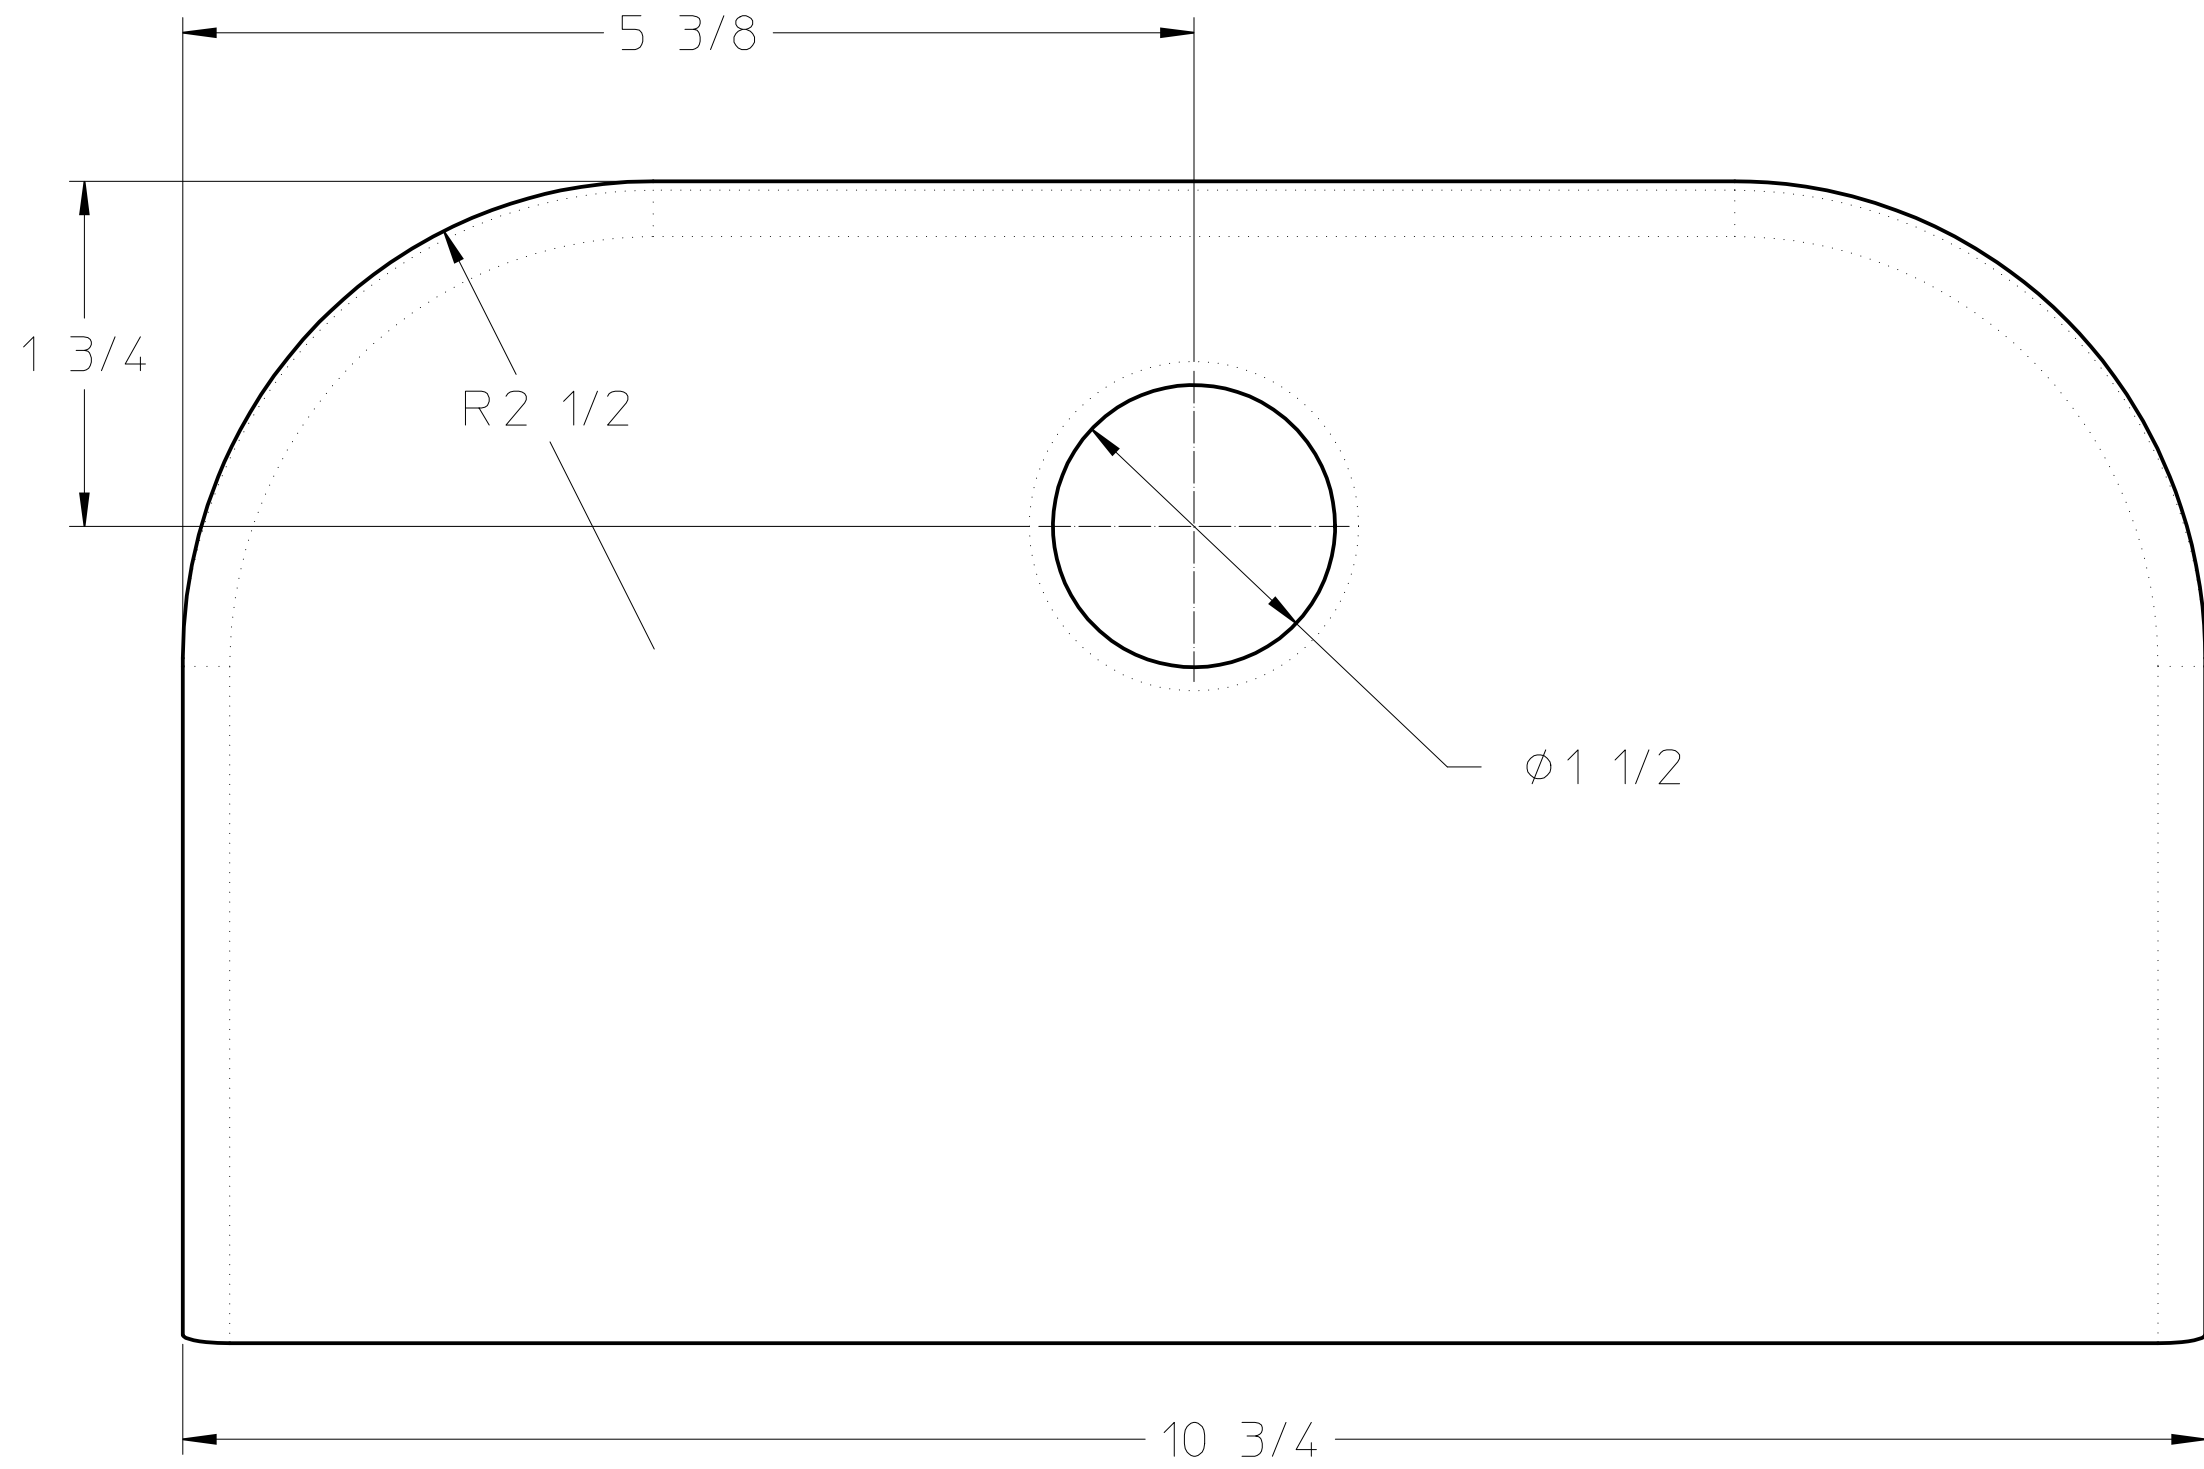

CHILDRENS CHAIR
SHEET SIZE: B SCALE 1:5
ORIGINATOR: NRS DATE: 12NOV15

CHILDRENS CHAIR, LEG
QTY 4
SHEET SIZE: B SCALE 1:1
ORIGINATOR: NRS DATE: 12NOV15

CHILDRENS CHAIR, LEG JOINER
QTY 2
SHEET SIZE: B SCALE 1:1
ORIGINATOR: NRS DATE: 12NOV15

CHILDRENS CHAIR, SEAT
SHEET SIZE: B SCALE 1:2
ORIGINATOR: NRS DATE: 12NOV15

CHILDRENS CHAIR, BACK
 SHEET SIZE: B SCALE 1:1
 ORIGINATOR: NRS DATE: 12NOV15

CHILDRENS CHAIR, SEAT BRACE
 QTY 2
 SHEET SIZE: B SCALE 1:1
 ORIGINATOR: NRS DATE: 12NOV15

*** POCKET HOLES
QTY 4

CHILDRENS CHAIR, LEG ASSEMBLY
SHEET SIZE: B SCALE 1:2
ORIGINATOR: NRS DATE: 12NOV15

BACK

CHILDRENS CHAIR, ASSEMBLY
SHEET SIZE: B SCALE 1:5
ORIGINATOR: NRS DATE: 12NOV15