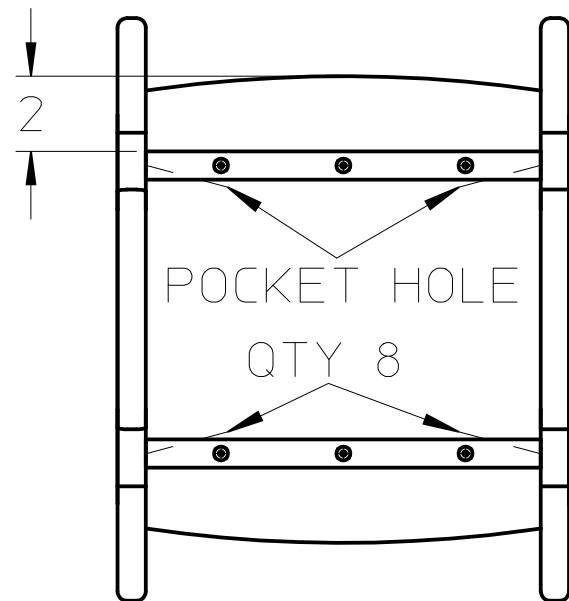

CHILDRENS CHAIR, SEAT
SHEET SIZE: B SCALE 1:2
ORIGINATOR: NRS DATE: 12NOV15

CHILDRENS CHAIR, BACK
 SHEET SIZE: B SCALE 1:1
 ORIGINATOR: NRS DATE: 12NOV15

CHILDRENS CHAIR, SEAT BRACE
 QTY 2
 SHEET SIZE: B SCALE 1:1
 ORIGINATOR: NRS DATE: 12NOV15

*** POCKET HOLES
QTY 4

CHILDRENS CHAIR, LEG ASSEMBLY
SHEET SIZE: B SCALE 1:2
ORIGINATOR: NRS DATE: 12NOV15

BACK

CHILDRENS CHAIR, ASSEMBLY
SHEET SIZE: B SCALE 1:5
ORIGINATOR: NRS DATE: 12NOV15