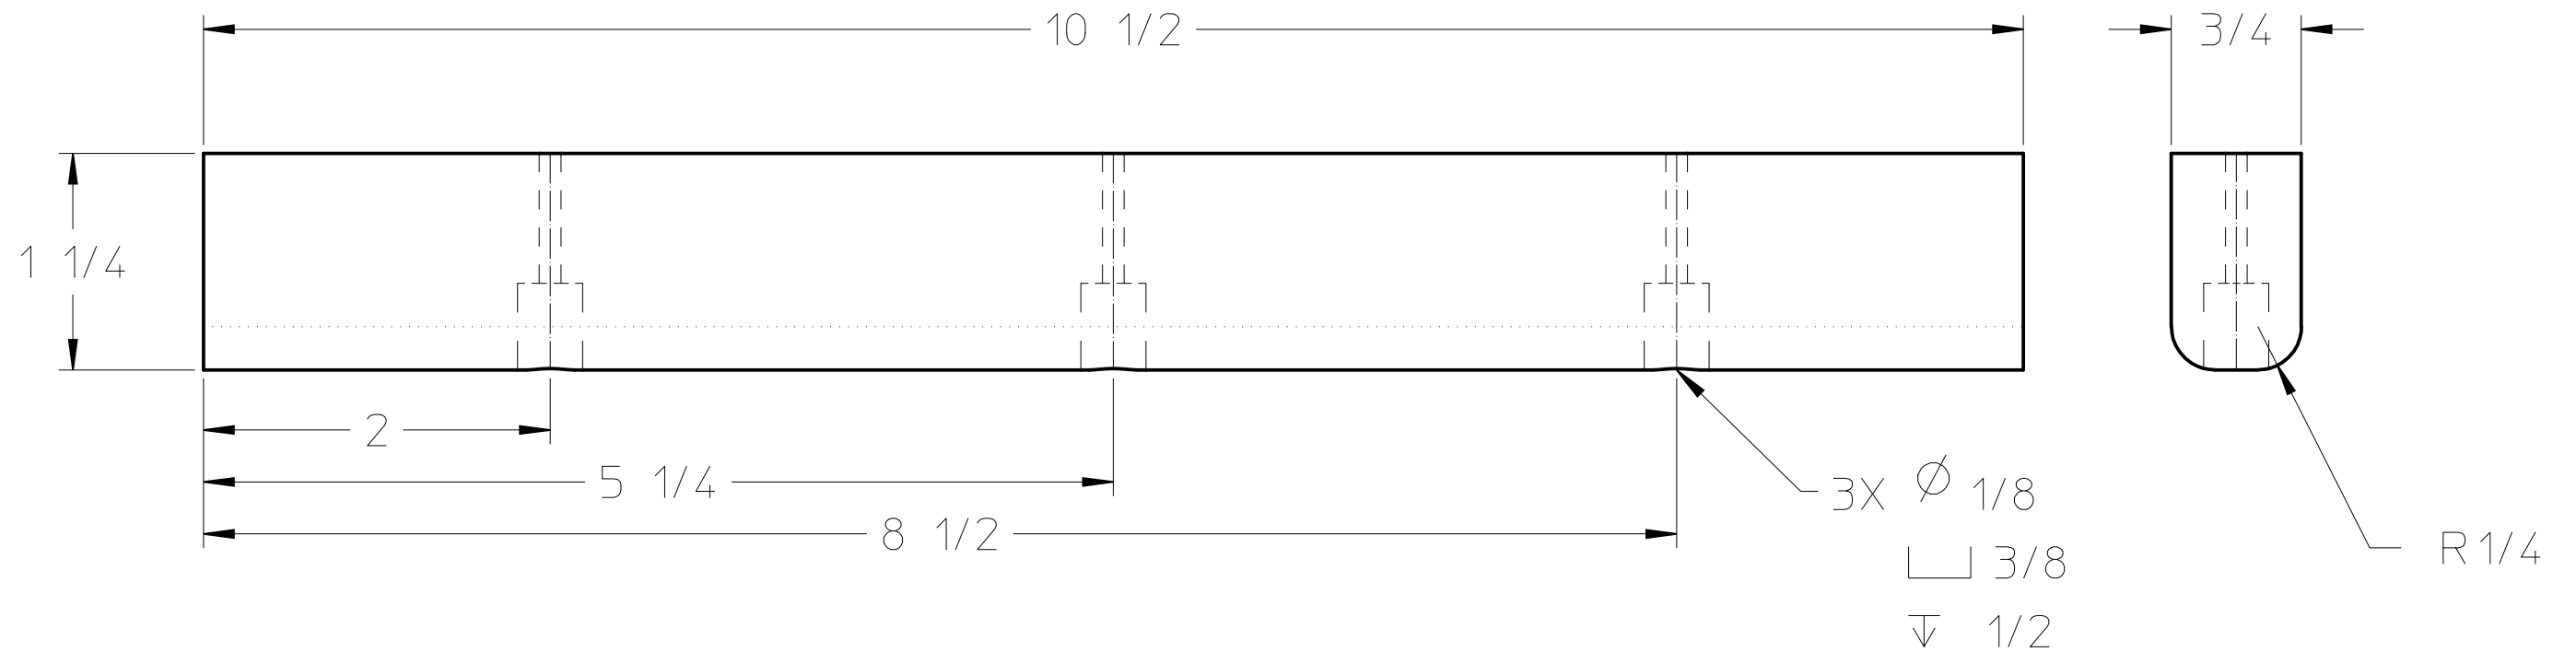

CHILDRENS CHAIR
SHEET SIZE: B SCALE 1:5
ORIGINATOR: NRS DATE: 12NOV15

CHILDRENS CHAIR, LEG
QTY 4
SHEET SIZE: B SCALE 1:1
ORIGINATOR: NRS DATE: 12NOV15

CHILDRENS CHAIR, LEG JOINER
QTY 2
SHEET SIZE: B SCALE 1:1
ORIGINATOR: NRS DATE: 12NOV15

CHILDRENS CHAIR, SEAT
SHEET SIZE: B SCALE 1:2
ORIGINATOR: NRS DATE: 12NOV15

CHILDRENS CHAIR, BACK
 SHEET SIZE: B SCALE 1:1
 ORIGINATOR: NRS DATE: 12NOV15

CHILDRENS CHAIR, SEAT BRACE
 QTY 2
 SHEET SIZE: B SCALE 1:1
 ORIGINATOR: NRS DATE: 12NOV15

*** POCKET HOLES
QTY 4

CHILDRENS CHAIR, LEG ASSEMBLY
SHEET SIZE: B SCALE 1:2
ORIGINATOR: NRS DATE: 12NOV15

BACK

CHILDRENS CHAIR, ASSEMBLY
SHEET SIZE: B SCALE 1:5
ORIGINATOR: NRS DATE: 12NOV15