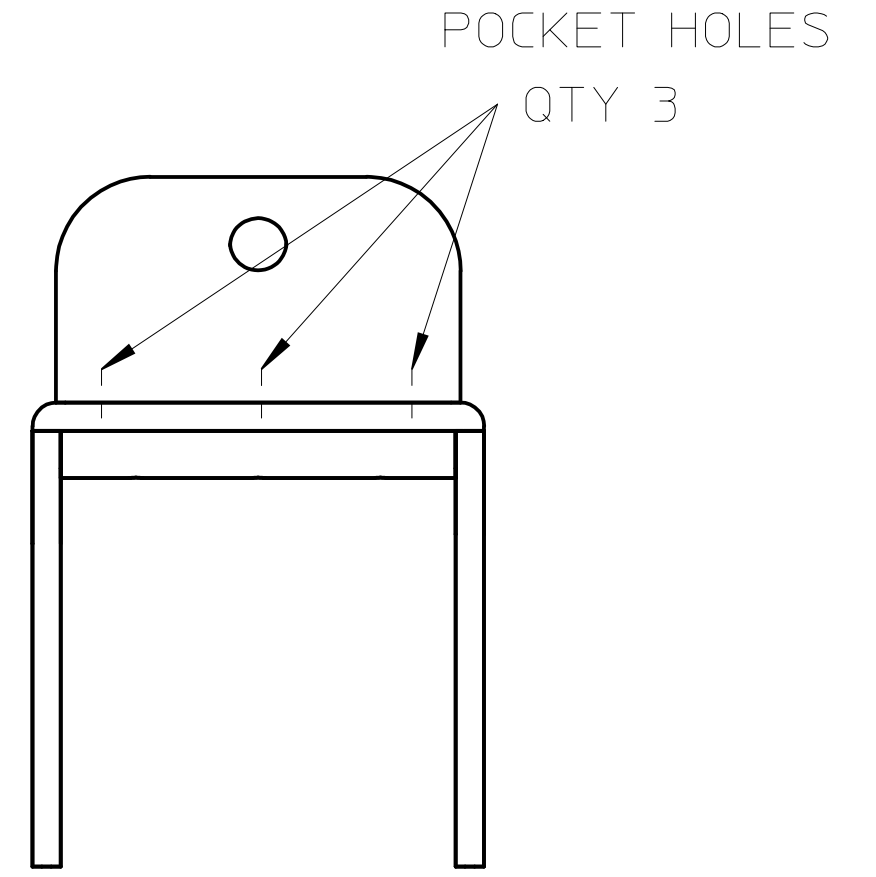

CHILDRENS CHAIR, SEAT
SHEET SIZE: B SCALE 1:2
ORIGINATOR: NRS DATE: 12NOV15

CHILDRENS CHAIR, BACK
 SHEET SIZE: B SCALE 1:1
 ORIGINATOR: NRS DATE: 12NOV15

CHILDRENS CHAIR, SEAT BRACE
 QTY 2
 SHEET SIZE: B SCALE 1:1
 ORIGINATOR: NRS DATE: 12NOV15

*** POCKET HOLES
QTY 4

CHILDRENS CHAIR, LEG ASSEMBLY
SHEET SIZE: B SCALE 1:2
ORIGINATOR: NRS DATE: 12NOV15

BACK

CHILDRENS CHAIR, ASSEMBLY
SHEET SIZE: B SCALE 1:5
ORIGINATOR: NRS DATE: 12NOV15