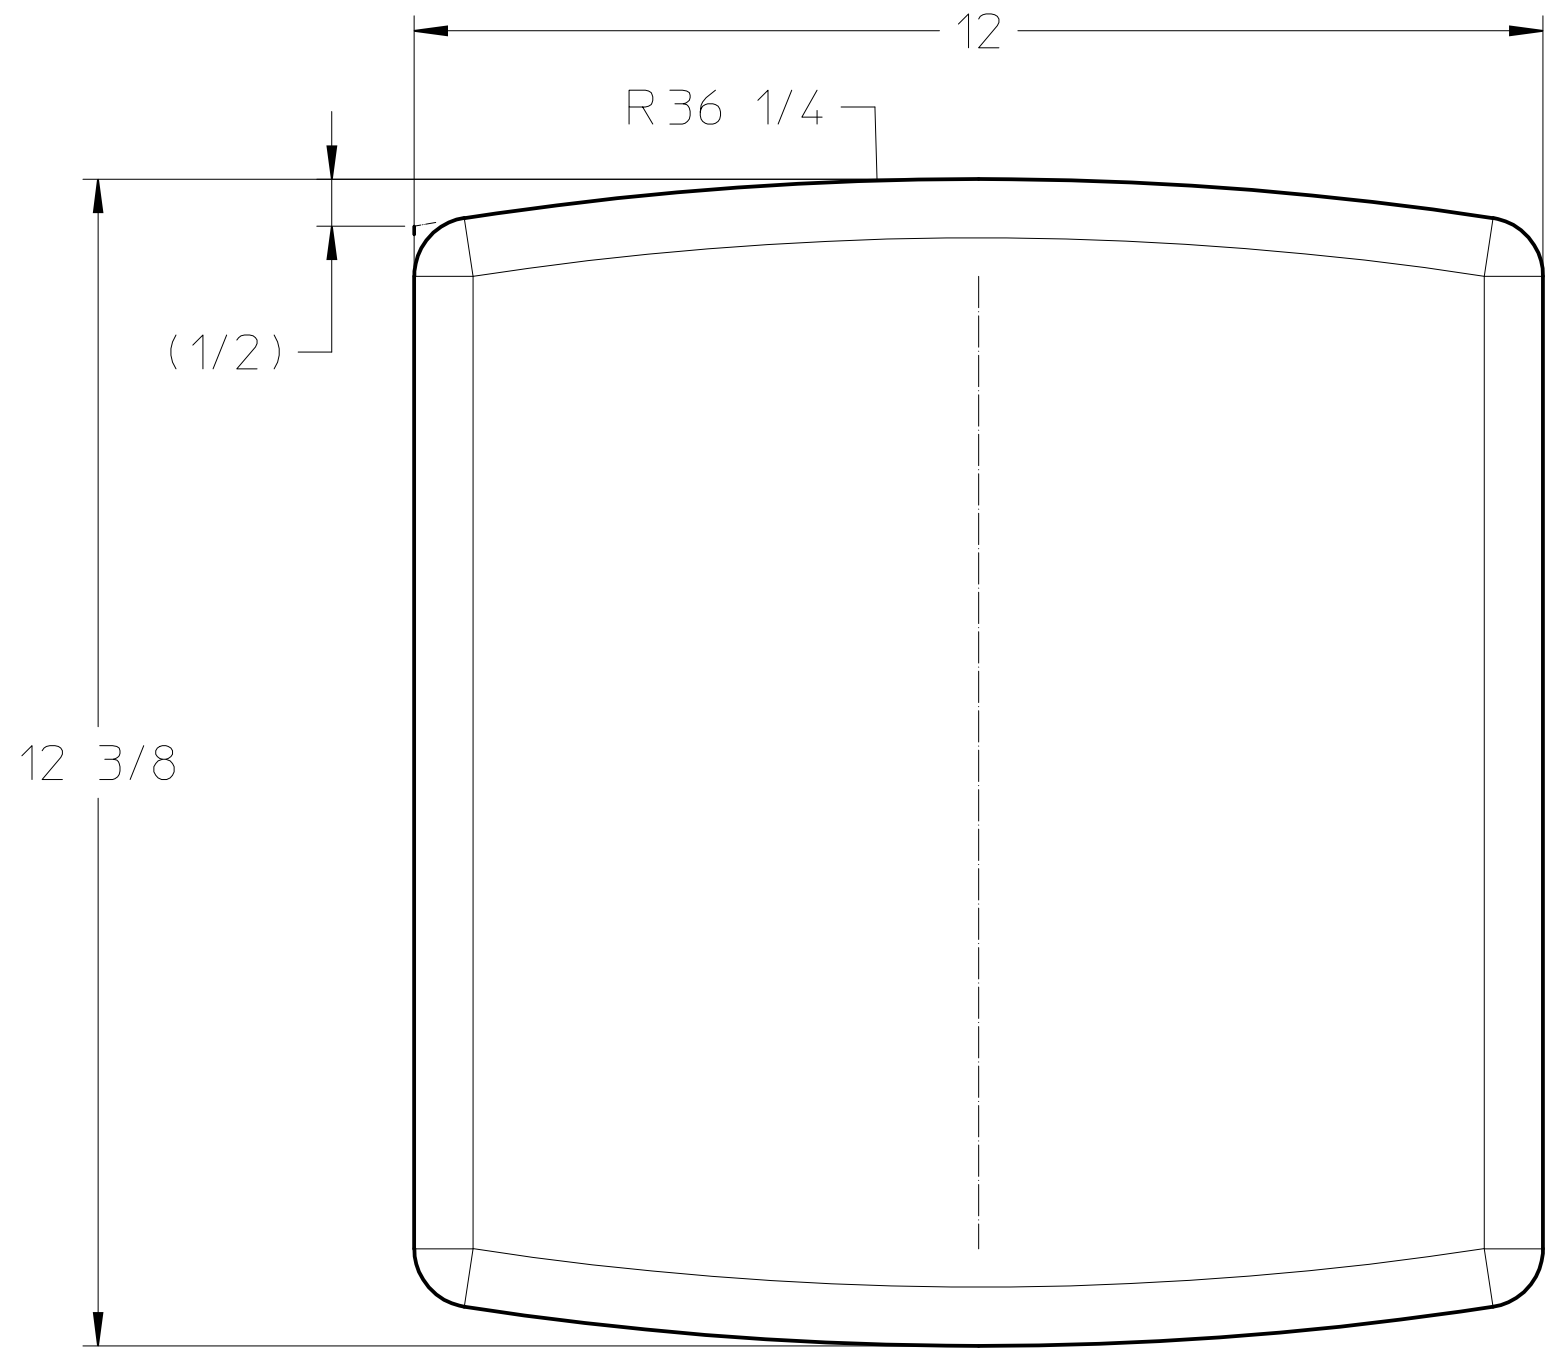

CHILDRENS CHAIR
SHEET SIZE: B SCALE 1:5
ORIGINATOR: NRS DATE: 12NOV15

CHILDRENS CHAIR, LEG
QTY 4
SHEET SIZE: B SCALE 1:1
ORIGINATOR: NRS DATE: 12NOV15

CHILDRENS CHAIR, LEG JOINER
QTY 2
SHEET SIZE: B SCALE 1:1
ORIGINATOR: NRS DATE: 12NOV15

CHILDRENS CHAIR, SEAT
SHEET SIZE: B SCALE 1:2
ORIGINATOR: NRS DATE: 12NOV15

CHILDRENS CHAIR, BACK
 SHEET SIZE: B SCALE 1:1
 ORIGINATOR: NRS DATE: 12NOV15

CHILDRENS CHAIR, SEAT BRACE
 QTY 2
 SHEET SIZE: B SCALE 1:1
 ORIGINATOR: NRS DATE: 12NOV15

*** POCKET HOLES
QTY 4

CHILDRENS CHAIR, LEG ASSEMBLY
SHEET SIZE: B SCALE 1:2
ORIGINATOR: NRS DATE: 12NOV15

BACK

CHILDRENS CHAIR, ASSEMBLY
SHEET SIZE: B SCALE 1:5
ORIGINATOR: NRS DATE: 12NOV15