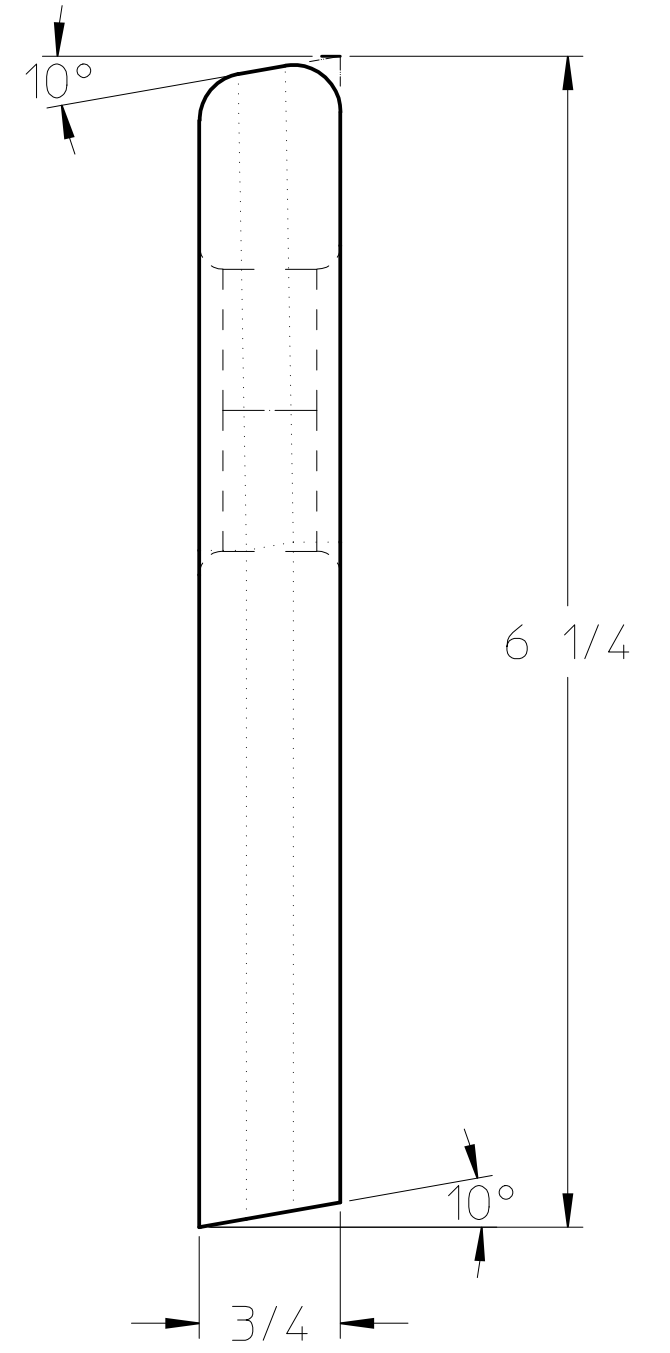

CHILDRENS CHAIR
SHEET SIZE: B SCALE 1:5
ORIGINATOR: NRS DATE: 12NOV15

CHILDRENS CHAIR, LEG
QTY 4
SHEET SIZE: B SCALE 1:1
ORIGINATOR: NRS DATE: 12NOV15

CHILDRENS CHAIR, LEG JOINER
QTY 2
SHEET SIZE: B SCALE 1:1
ORIGINATOR: NRS DATE: 12NOV15

CHILDRENS CHAIR, SEAT
SHEET SIZE: B SCALE 1:2
ORIGINATOR: NRS DATE: 12NOV15

CHILDRENS CHAIR, BACK
 SHEET SIZE: B SCALE 1:1
 ORIGINATOR: NRS DATE: 12NOV15

CHILDRENS CHAIR, SEAT BRACE
 QTY 2
 SHEET SIZE: B SCALE 1:1
 ORIGINATOR: NRS DATE: 12NOV15

*** POCKET HOLES
QTY 4

CHILDRENS CHAIR, LEG ASSEMBLY
SHEET SIZE: B SCALE 1:2
ORIGINATOR: NRS DATE: 12NOV15

BACK

CHILDRENS CHAIR, ASSEMBLY
SHEET SIZE: B SCALE 1:5
ORIGINATOR: NRS DATE: 12NOV15